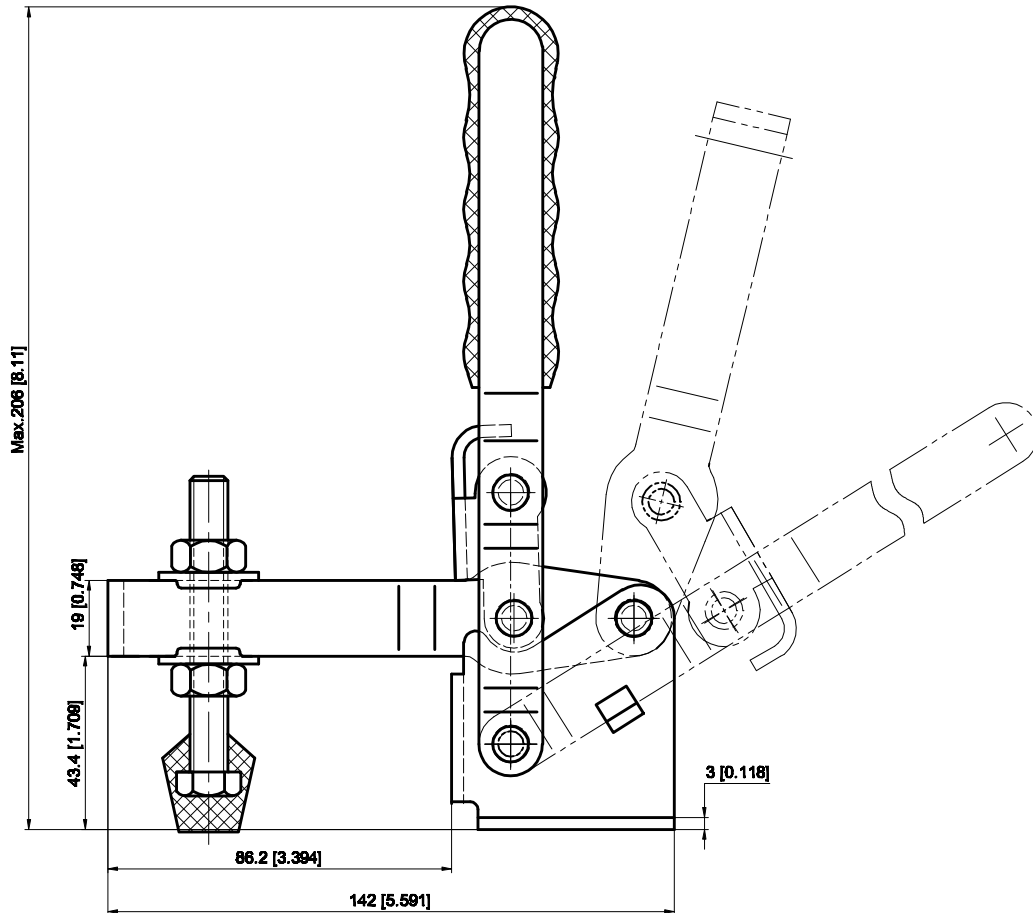

PART NUMBER: CH-12265

BAR OPENS: 105°
HANDLE OPENS: 58°
SPINDLE SUPPLIED: CH-FC-38312