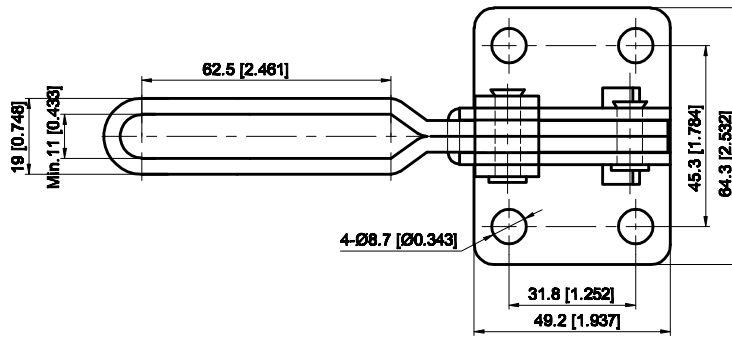

PART NUMBER: CH-12265

BAR OPENS: 105°
HANDLE OPENS: 58°
SPINDLE SUPPLIED: CH-FC-38312